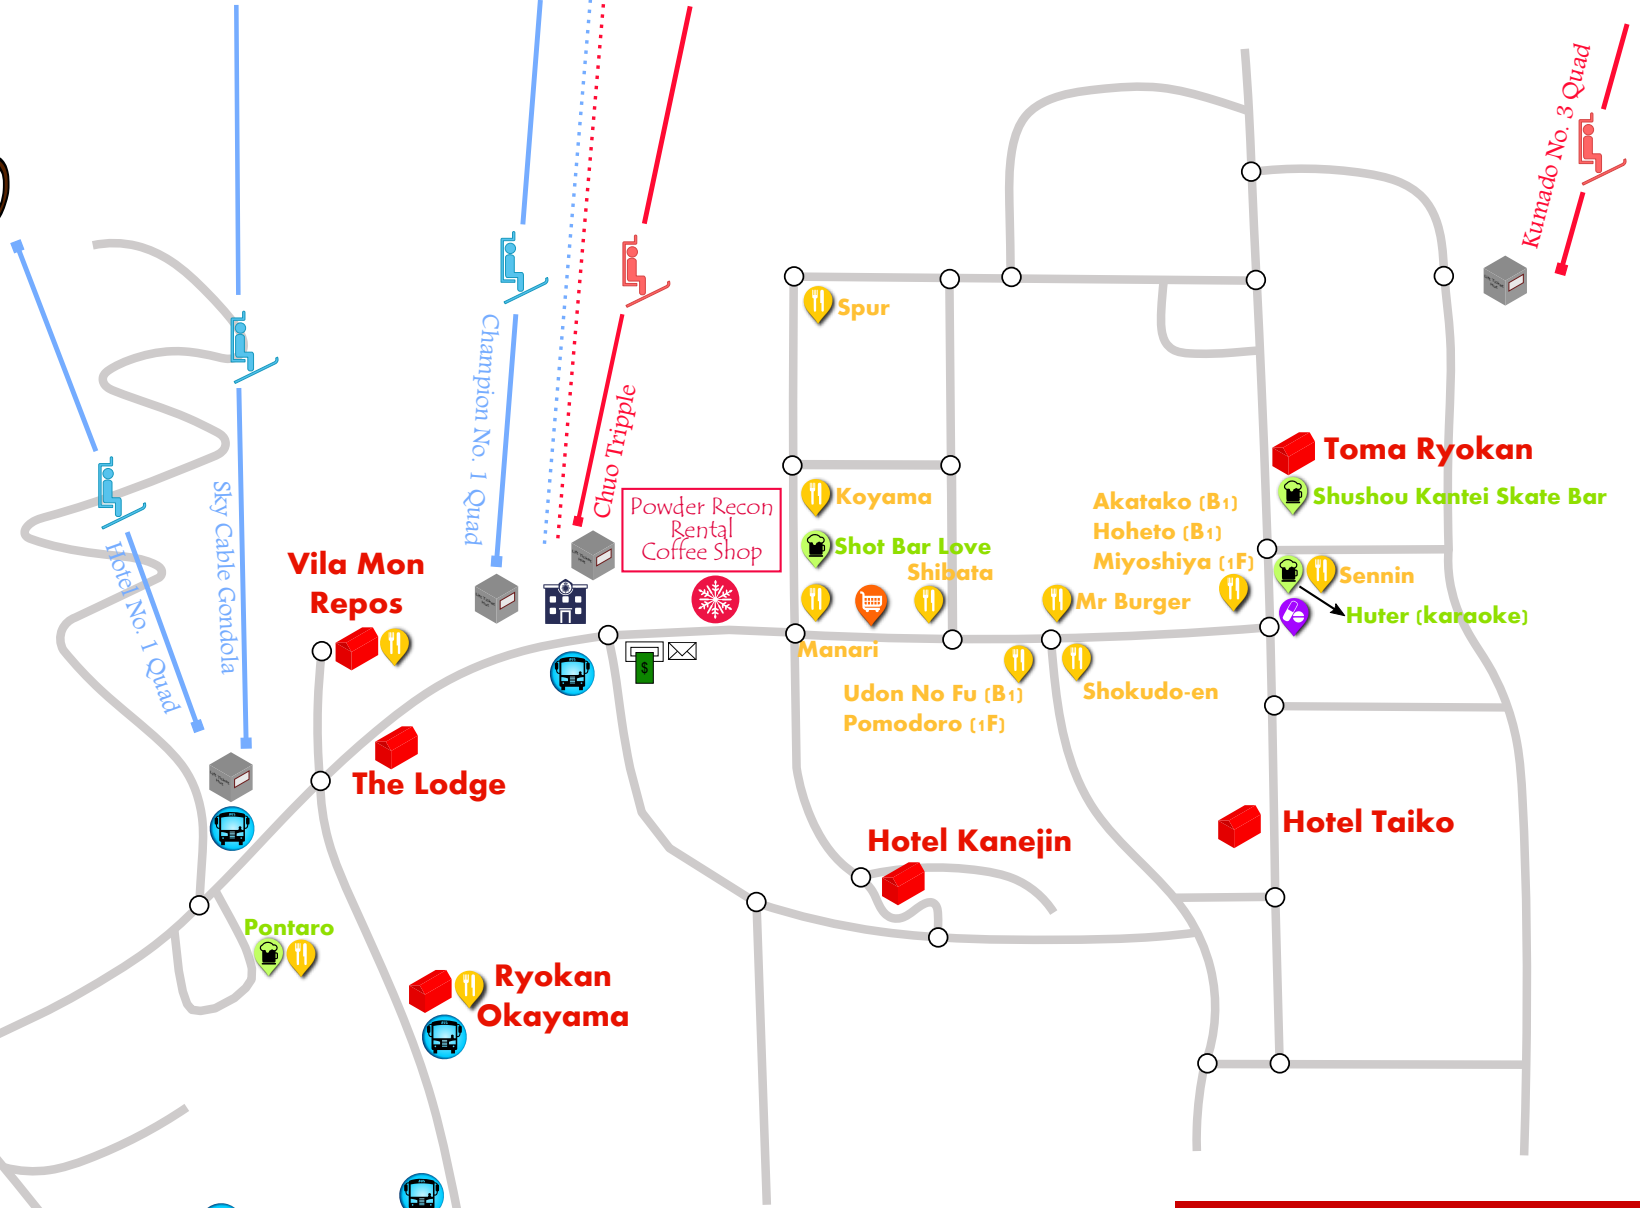

Akakura Kanko Ski Resort Akakura Onsen Ski Resort